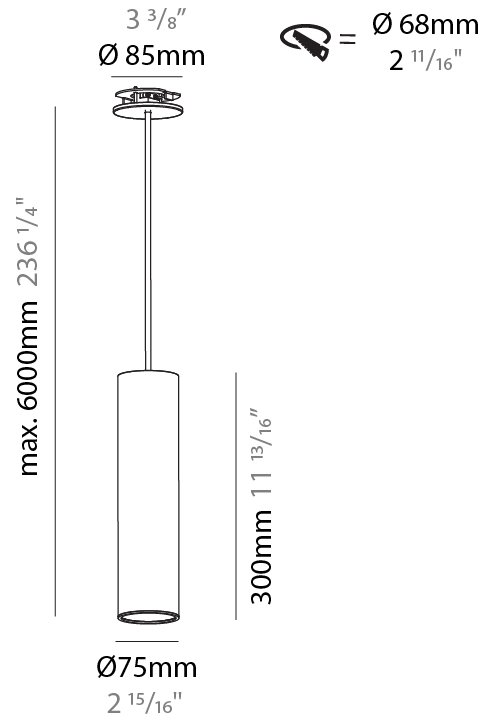

PHYSICAL

Shape: Cylinder
Diameter (mm): 75
Diameter (in): 2 ¹⁵/₁₆
Height (mm): 300
Height (in): 11 ¹³/₁₆
Max. Overall Height (mm): 2300
Max. Overall Height (in): 90 ⁹/₁₆
Light Distribution: Downlight
Diffuser: Shine Ring 0-6
Fixture Finish: SSR / BKV / CWI / CRY / HAB / LAG / UFT / ITA / RUA / RUR / MIC / FTG / MYG / TWT / LOD / PUS / FRO / FUP / KIA / POP / BLS / SPG / MEY / GOH / GUM / CHC / COM / ABZ / JAG / OBR / MOS / ROR
Fixture Material: Aluminum
Cable Details: 2000mm / 6000mm Cable in White / Black / Orange / Red
Cut-out Measurements: 68mm / 2 11/16"

ELECTRICAL

Lamp Type: LED (Zhaga Standard)
Input Wattage (W): 10.9
Total Output Wattage (W): 9
Dimming: Tri-Mode (Non-Dimming and Phase Dimming (120Vac only) and 0-10V Dimming)
Driver Included: Yes
Driver Location: External
Driver Type: Constant Current - Universal
Driver Class: Class 2
Housing: ENCP3 w/Quick Connect
Input Voltage (V): 120 - 277
Constant Current (MA): 500

LED

Number of LEDs: 1
Color Temperature (°K): 2700 / 3000 / 4000
Max. Delivered Lumen (lm): 923
CRI: >90 CRI
Lamp Life (hrs): 50000
Upon Request: ***3500K available in minimum quantities (larger quantities upon request)

OPTICAL

Reflector: 18 / 36 / 52

RATINGS AND CERTIFICATIONS

Certified By: Certified for North American Standards
IP rating: IP20